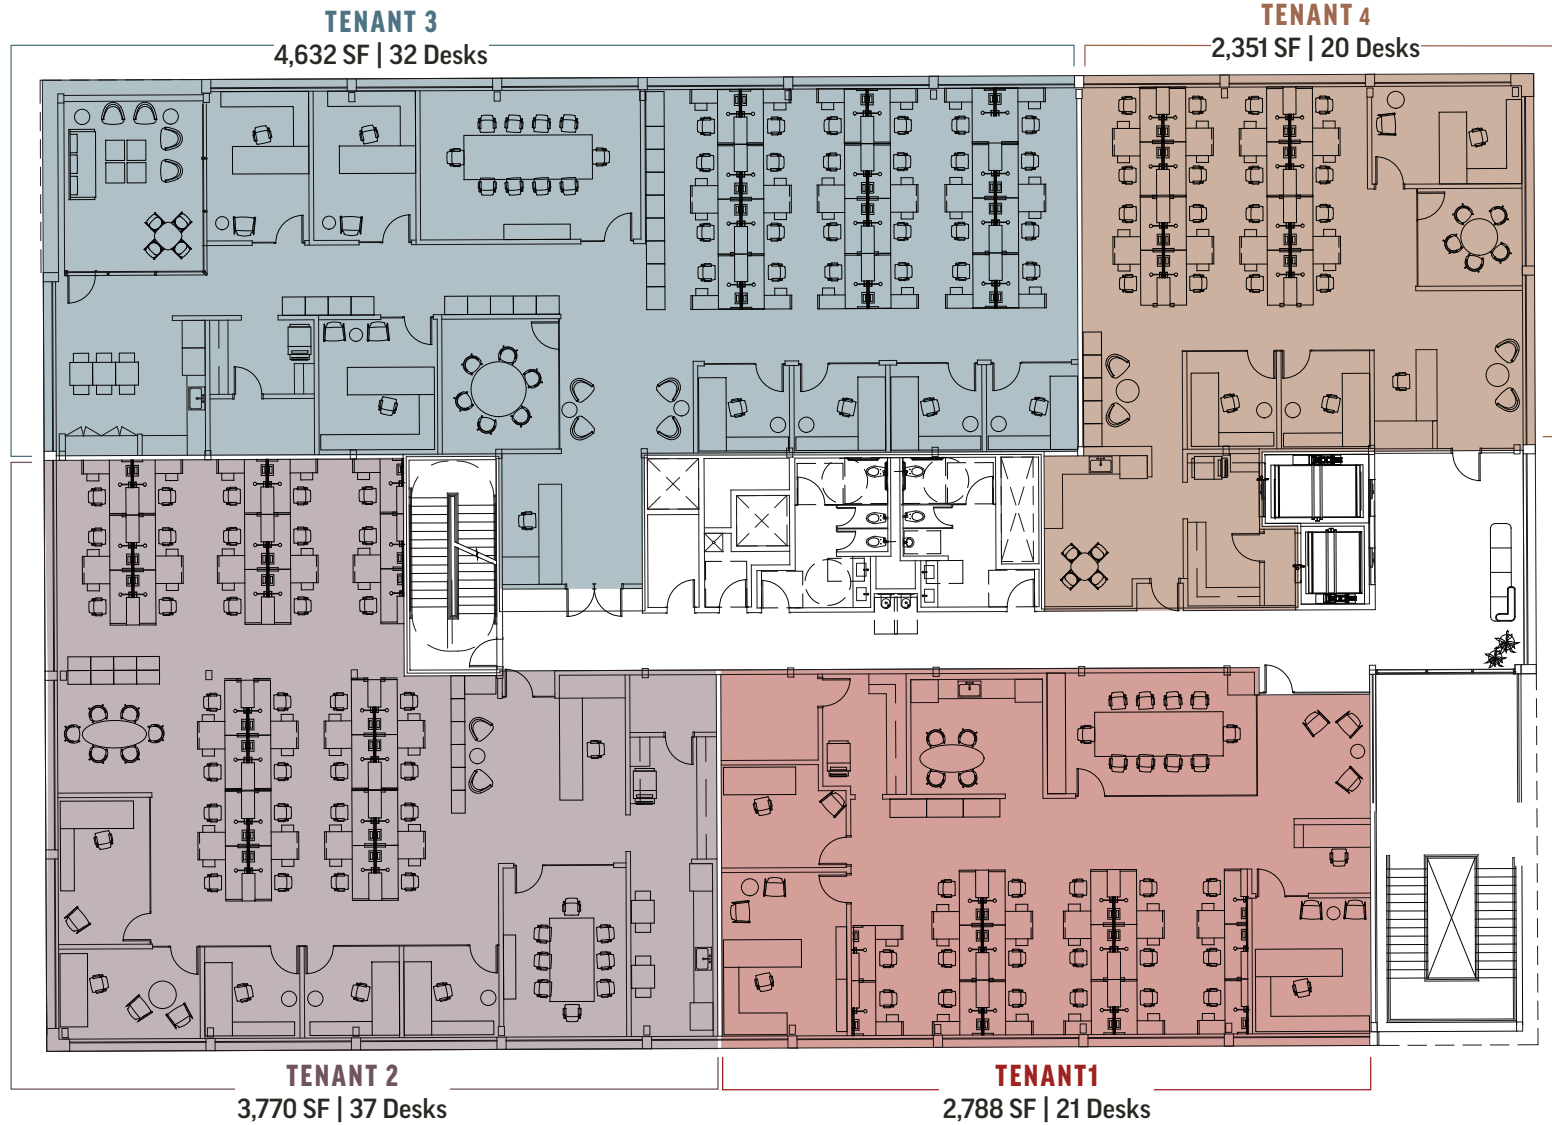

THE MILL

2219 CANAL STREET | EAST END HOUSTON, TEXAS | THEMILLHOUSTON.COM

OFFICE LEVEL 3

16,638 SF

THE MILL

2219 CANAL STREET | EAST END HOUSTON, TEXAS | THEMILLHOUSTON.COM

OFFICE LEVEL 3 - TEST FIT

13,271 SF