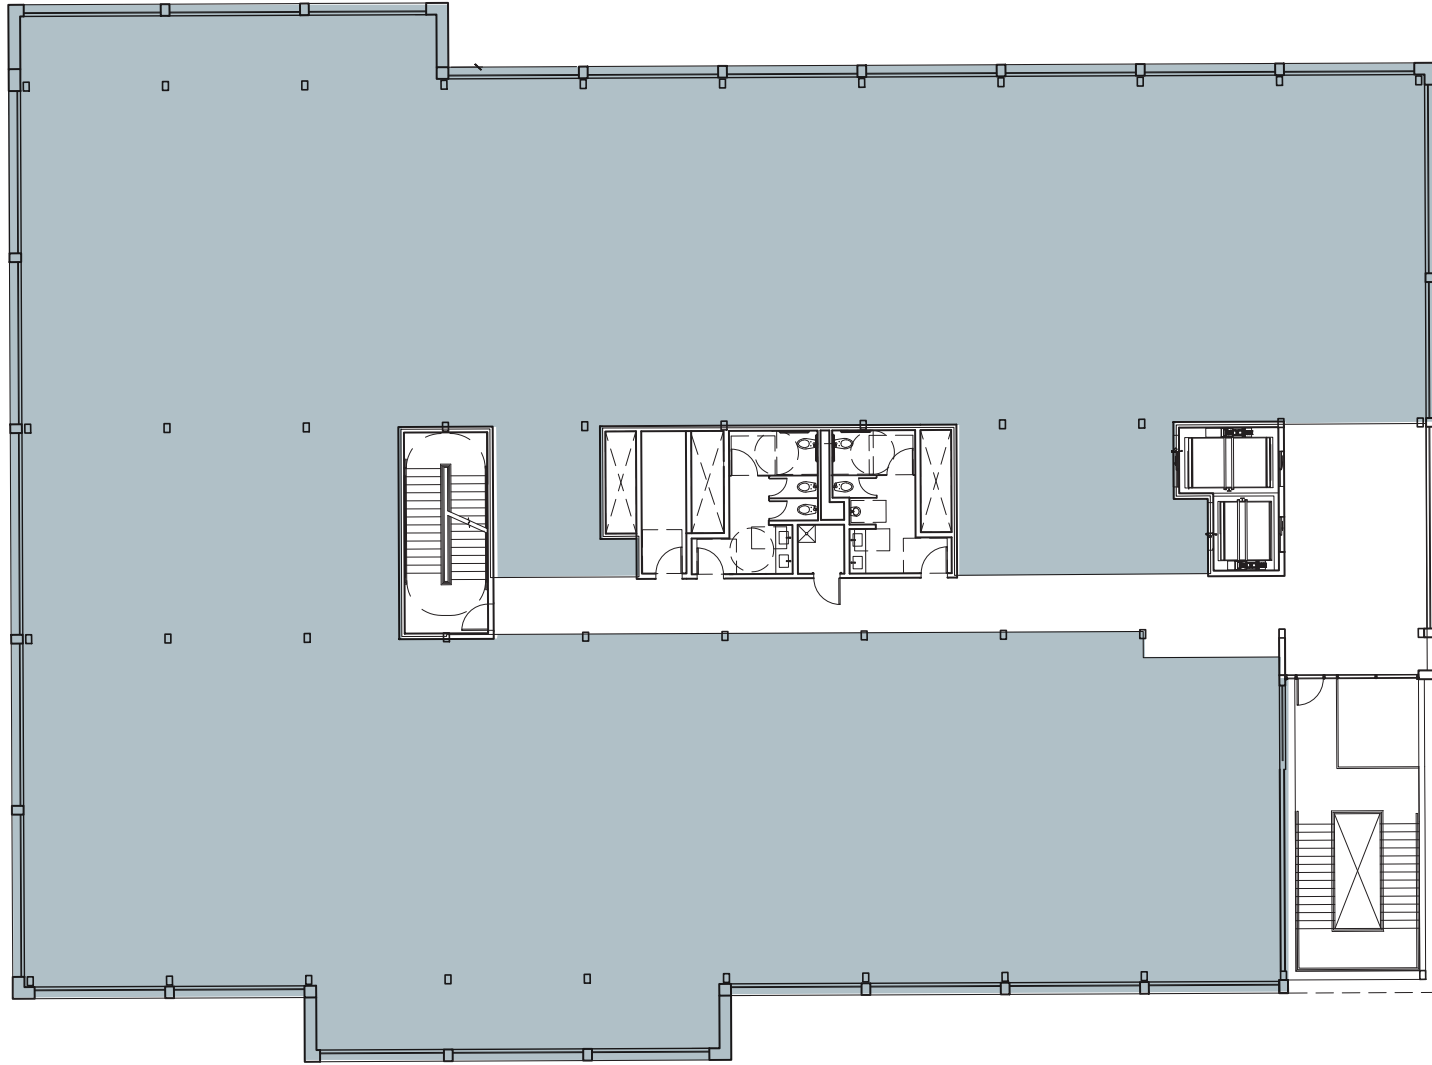

THE MILL

2219 CANAL STREET | EAST END HOUSTON, TEXAS | THEMILLHOUSTON.COM

OFFICE LEVEL 3

16,638 SF

THE MILL

2219 CANAL STREET | EAST END HOUSTON, TEXAS | THEMILLHOUSTON.COM

OFFICE LEVEL 3 - TEST FIT

13,271 SF